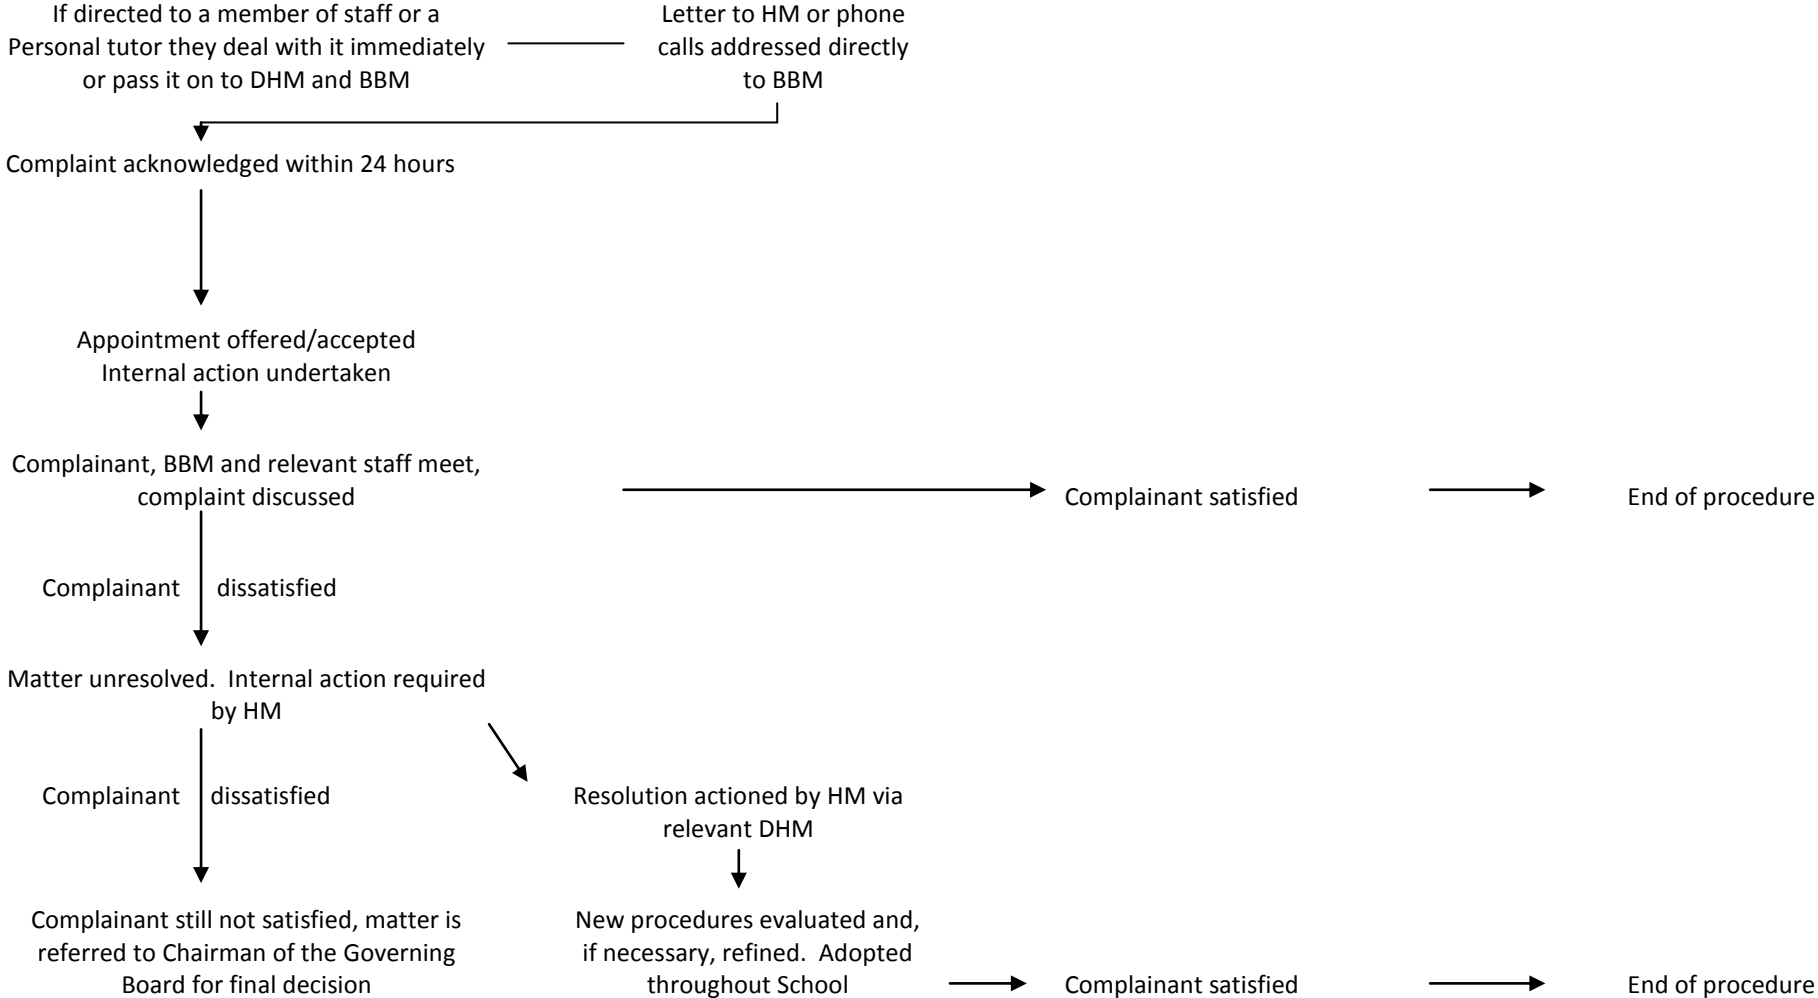

Thomas Telford School Complaints Procedure

Complaint received

Key HM = Headmaster
 BBM = Barbara Munger, Headmaster’s Professional Assistant
 DHM = Deputy Head/Manager
 SMT = Senior Management Team